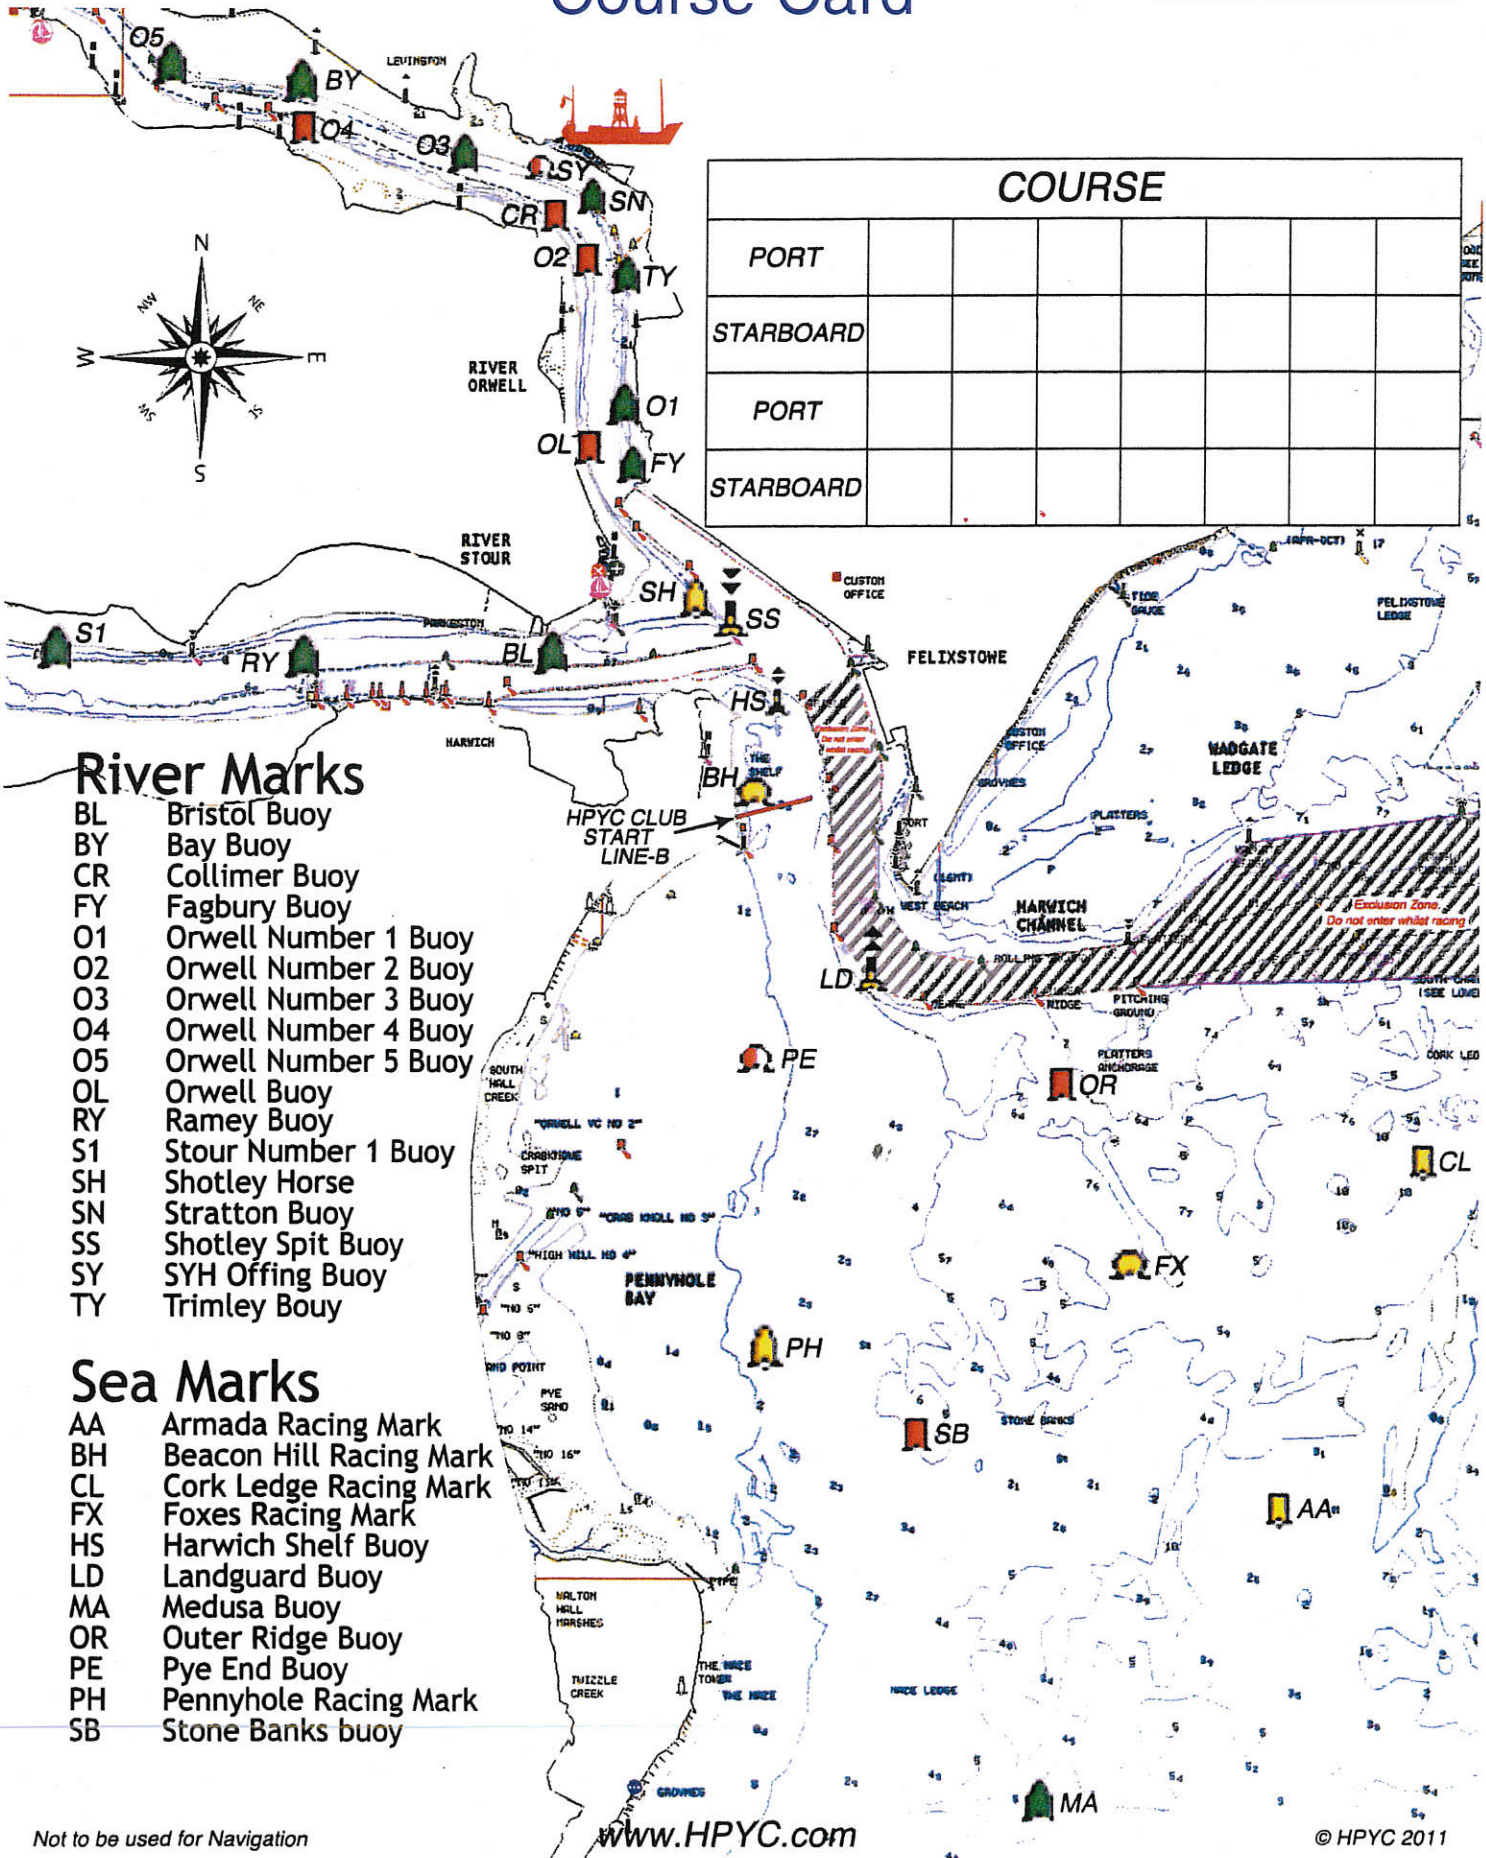

Suffolk Yacht Harbour

Classics Regatta

Course Card

Suffolk Yacht Harbour

COURSE					
PORT					
STARBOARD					
PORT					
STARBOARD					

River Marks

- BL Bristol Buoy
- BY Bay Buoy
- CR Collimer Buoy
- FY Fagbury Buoy
- O1 Orwell Number 1 Buoy
- O2 Orwell Number 2 Buoy
- O3 Orwell Number 3 Buoy
- O4 Orwell Number 4 Buoy
- O5 Orwell Number 5 Buoy
- OL Orwell Buoy
- RY Ramey Buoy
- S1 Stour Number 1 Buoy
- SH Shotley Horse
- SN Stratton Buoy
- SS Shotley Spit Buoy
- SY SYH Offing Buoy
- TY Trimley Buoy

Sea Marks

- AA Armada Racing Mark
- BH Beacon Hill Racing Mark
- CL Cork Ledge Racing Mark
- FX Foxes Racing Mark
- HS Harwich Shelf Buoy
- LD Landguard Buoy
- MA Medusa Buoy
- OR Outer Ridge Buoy
- PE Pye End Buoy
- PH Pennyhole Racing Mark
- SB Stone Banks buoy